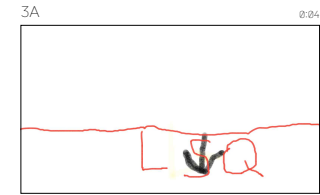

# FULL.STBD

Boards: 8 | Shots: 8 | Duration: 0:16 | Aspect Ratio: 16 : 9  
DRAFT: AUGUST 22, 2018

0

20 30

100 950

1000 2000

2030

2100 3299